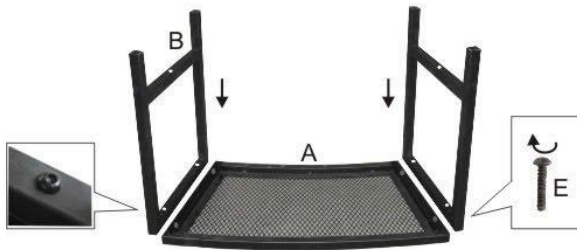

Black Mesh Bench/Table Assembly Instructions

Please review this product at SerenityHealth.com or Amazon.com

Ax1

Bx2

Cx1

Dx2

Ex4

Fx2

Gx1

STEP1

STEP2