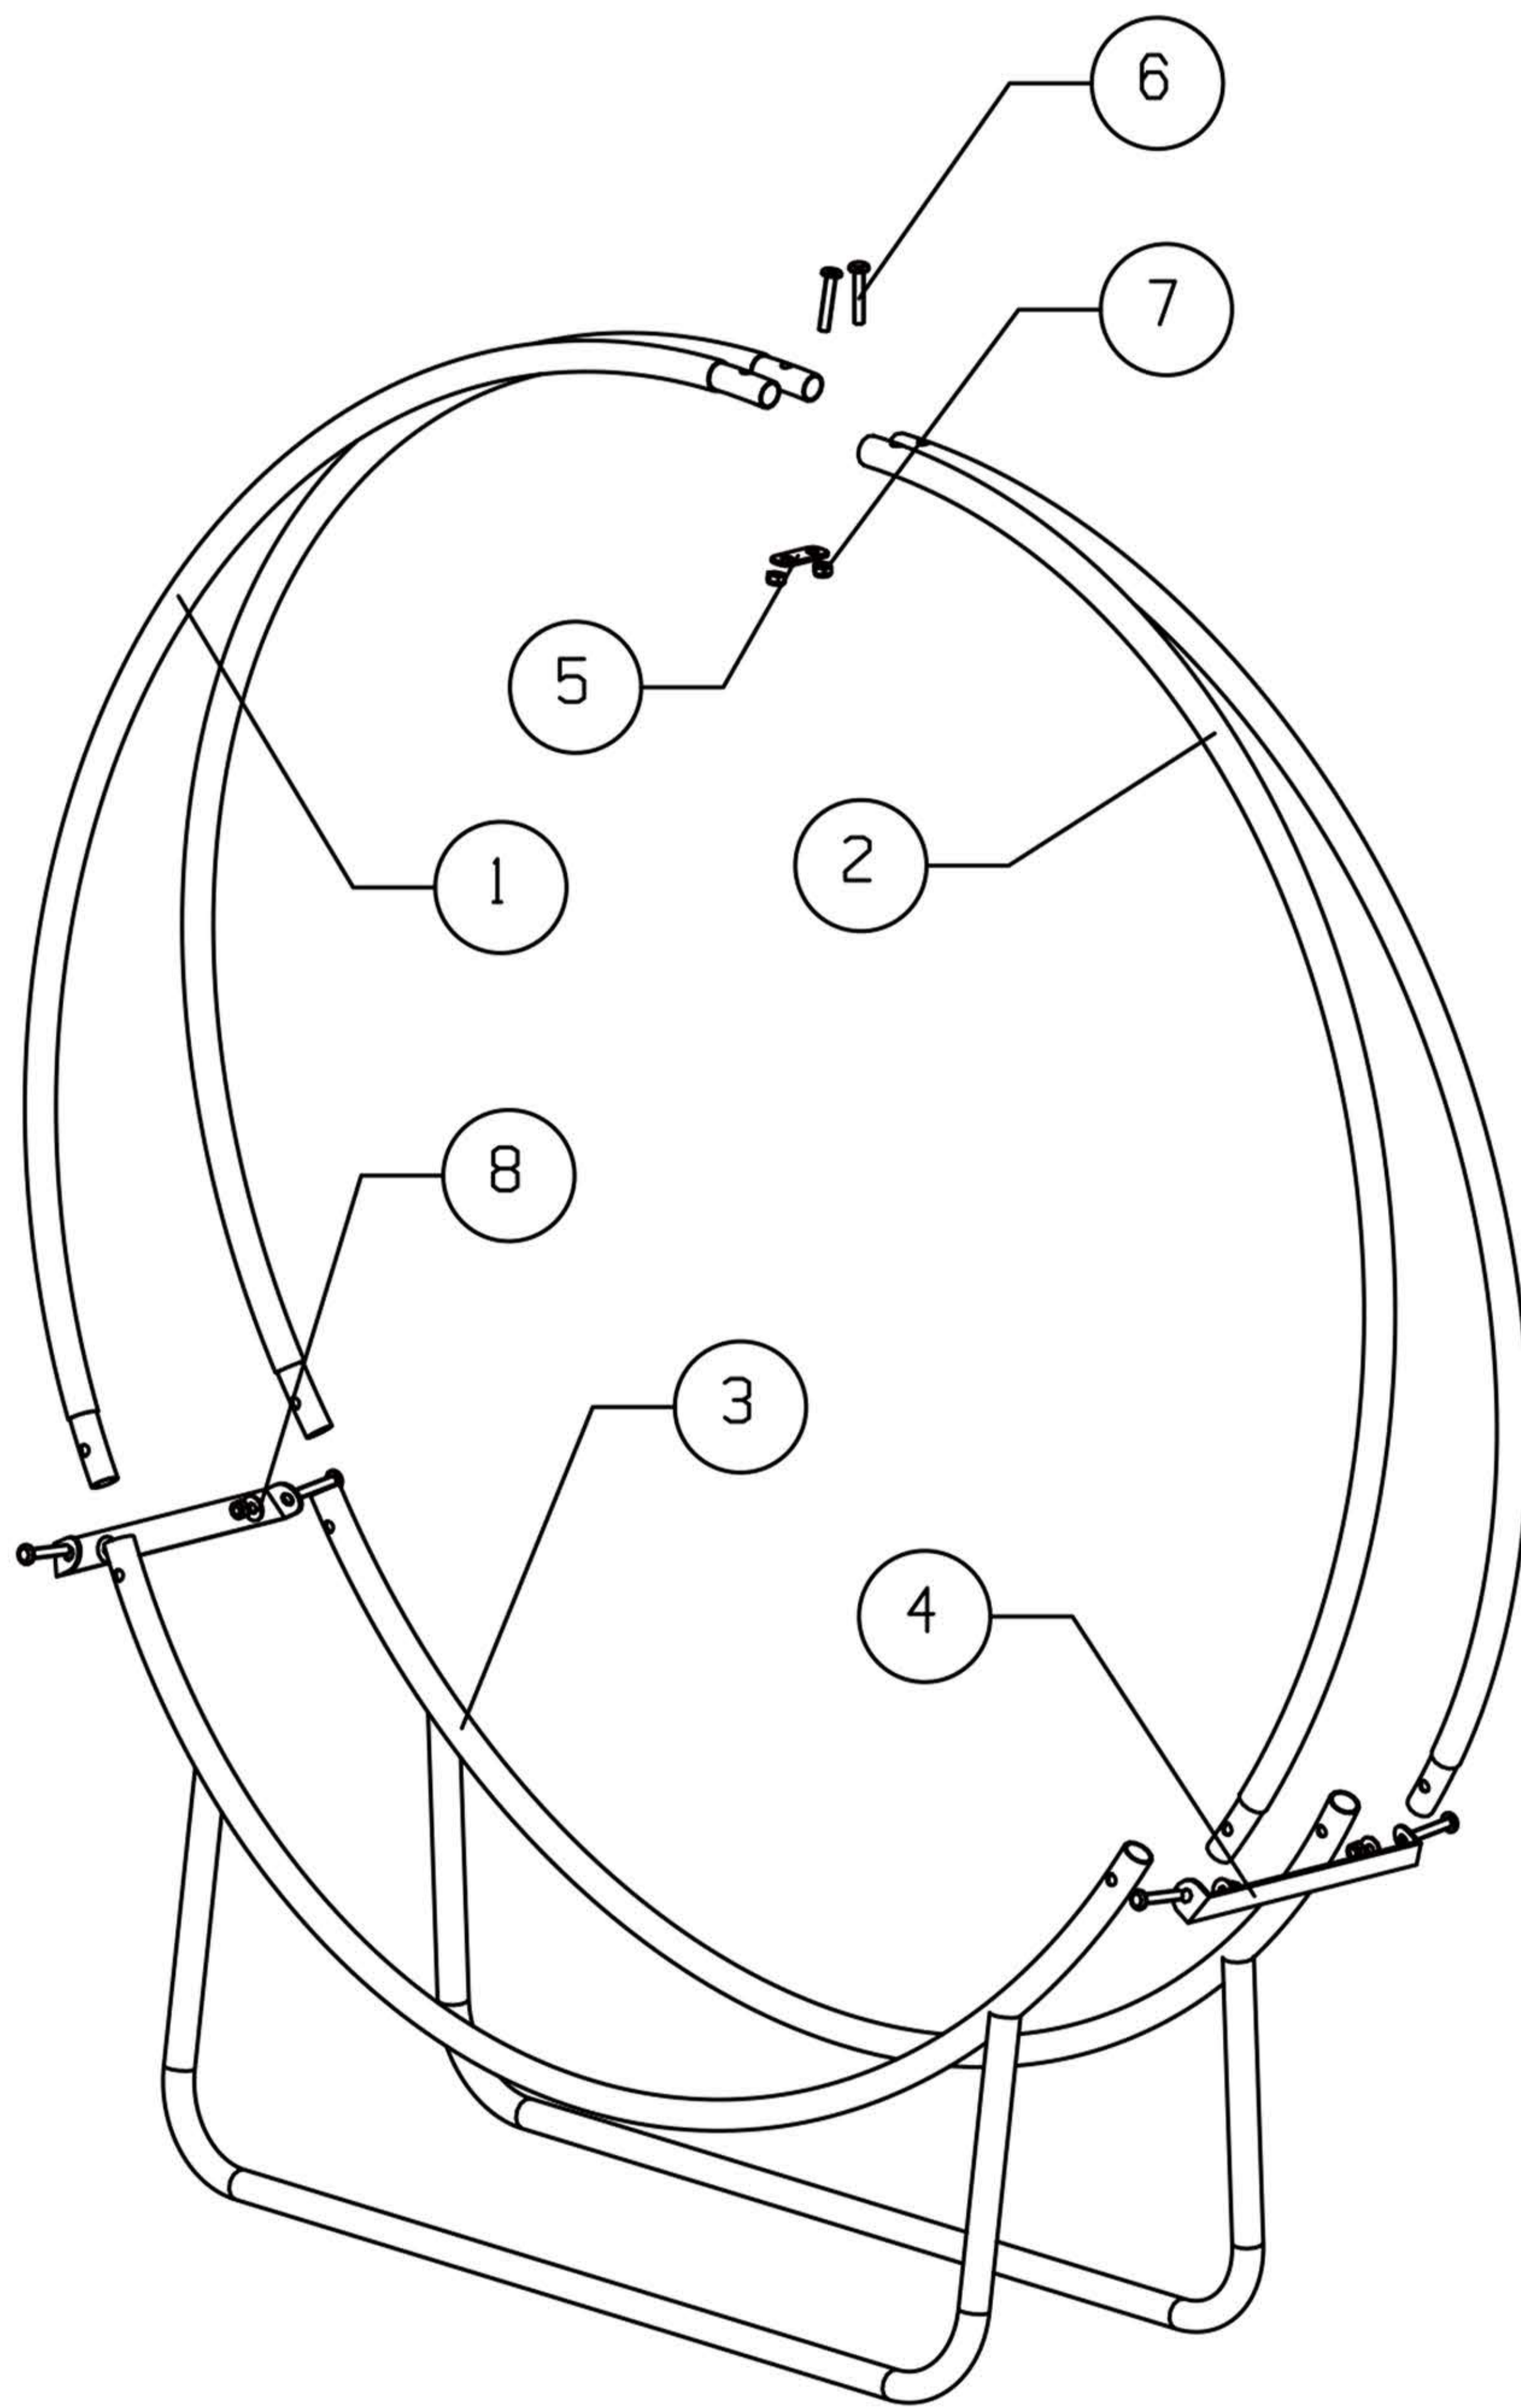

48-inch Tubular Firewood Log Hoop #QX48LH Instruction

Item	Parts drawing	Qty
1		2
2		2
3		2
4		2
5		1
6		6
7		6
8		6