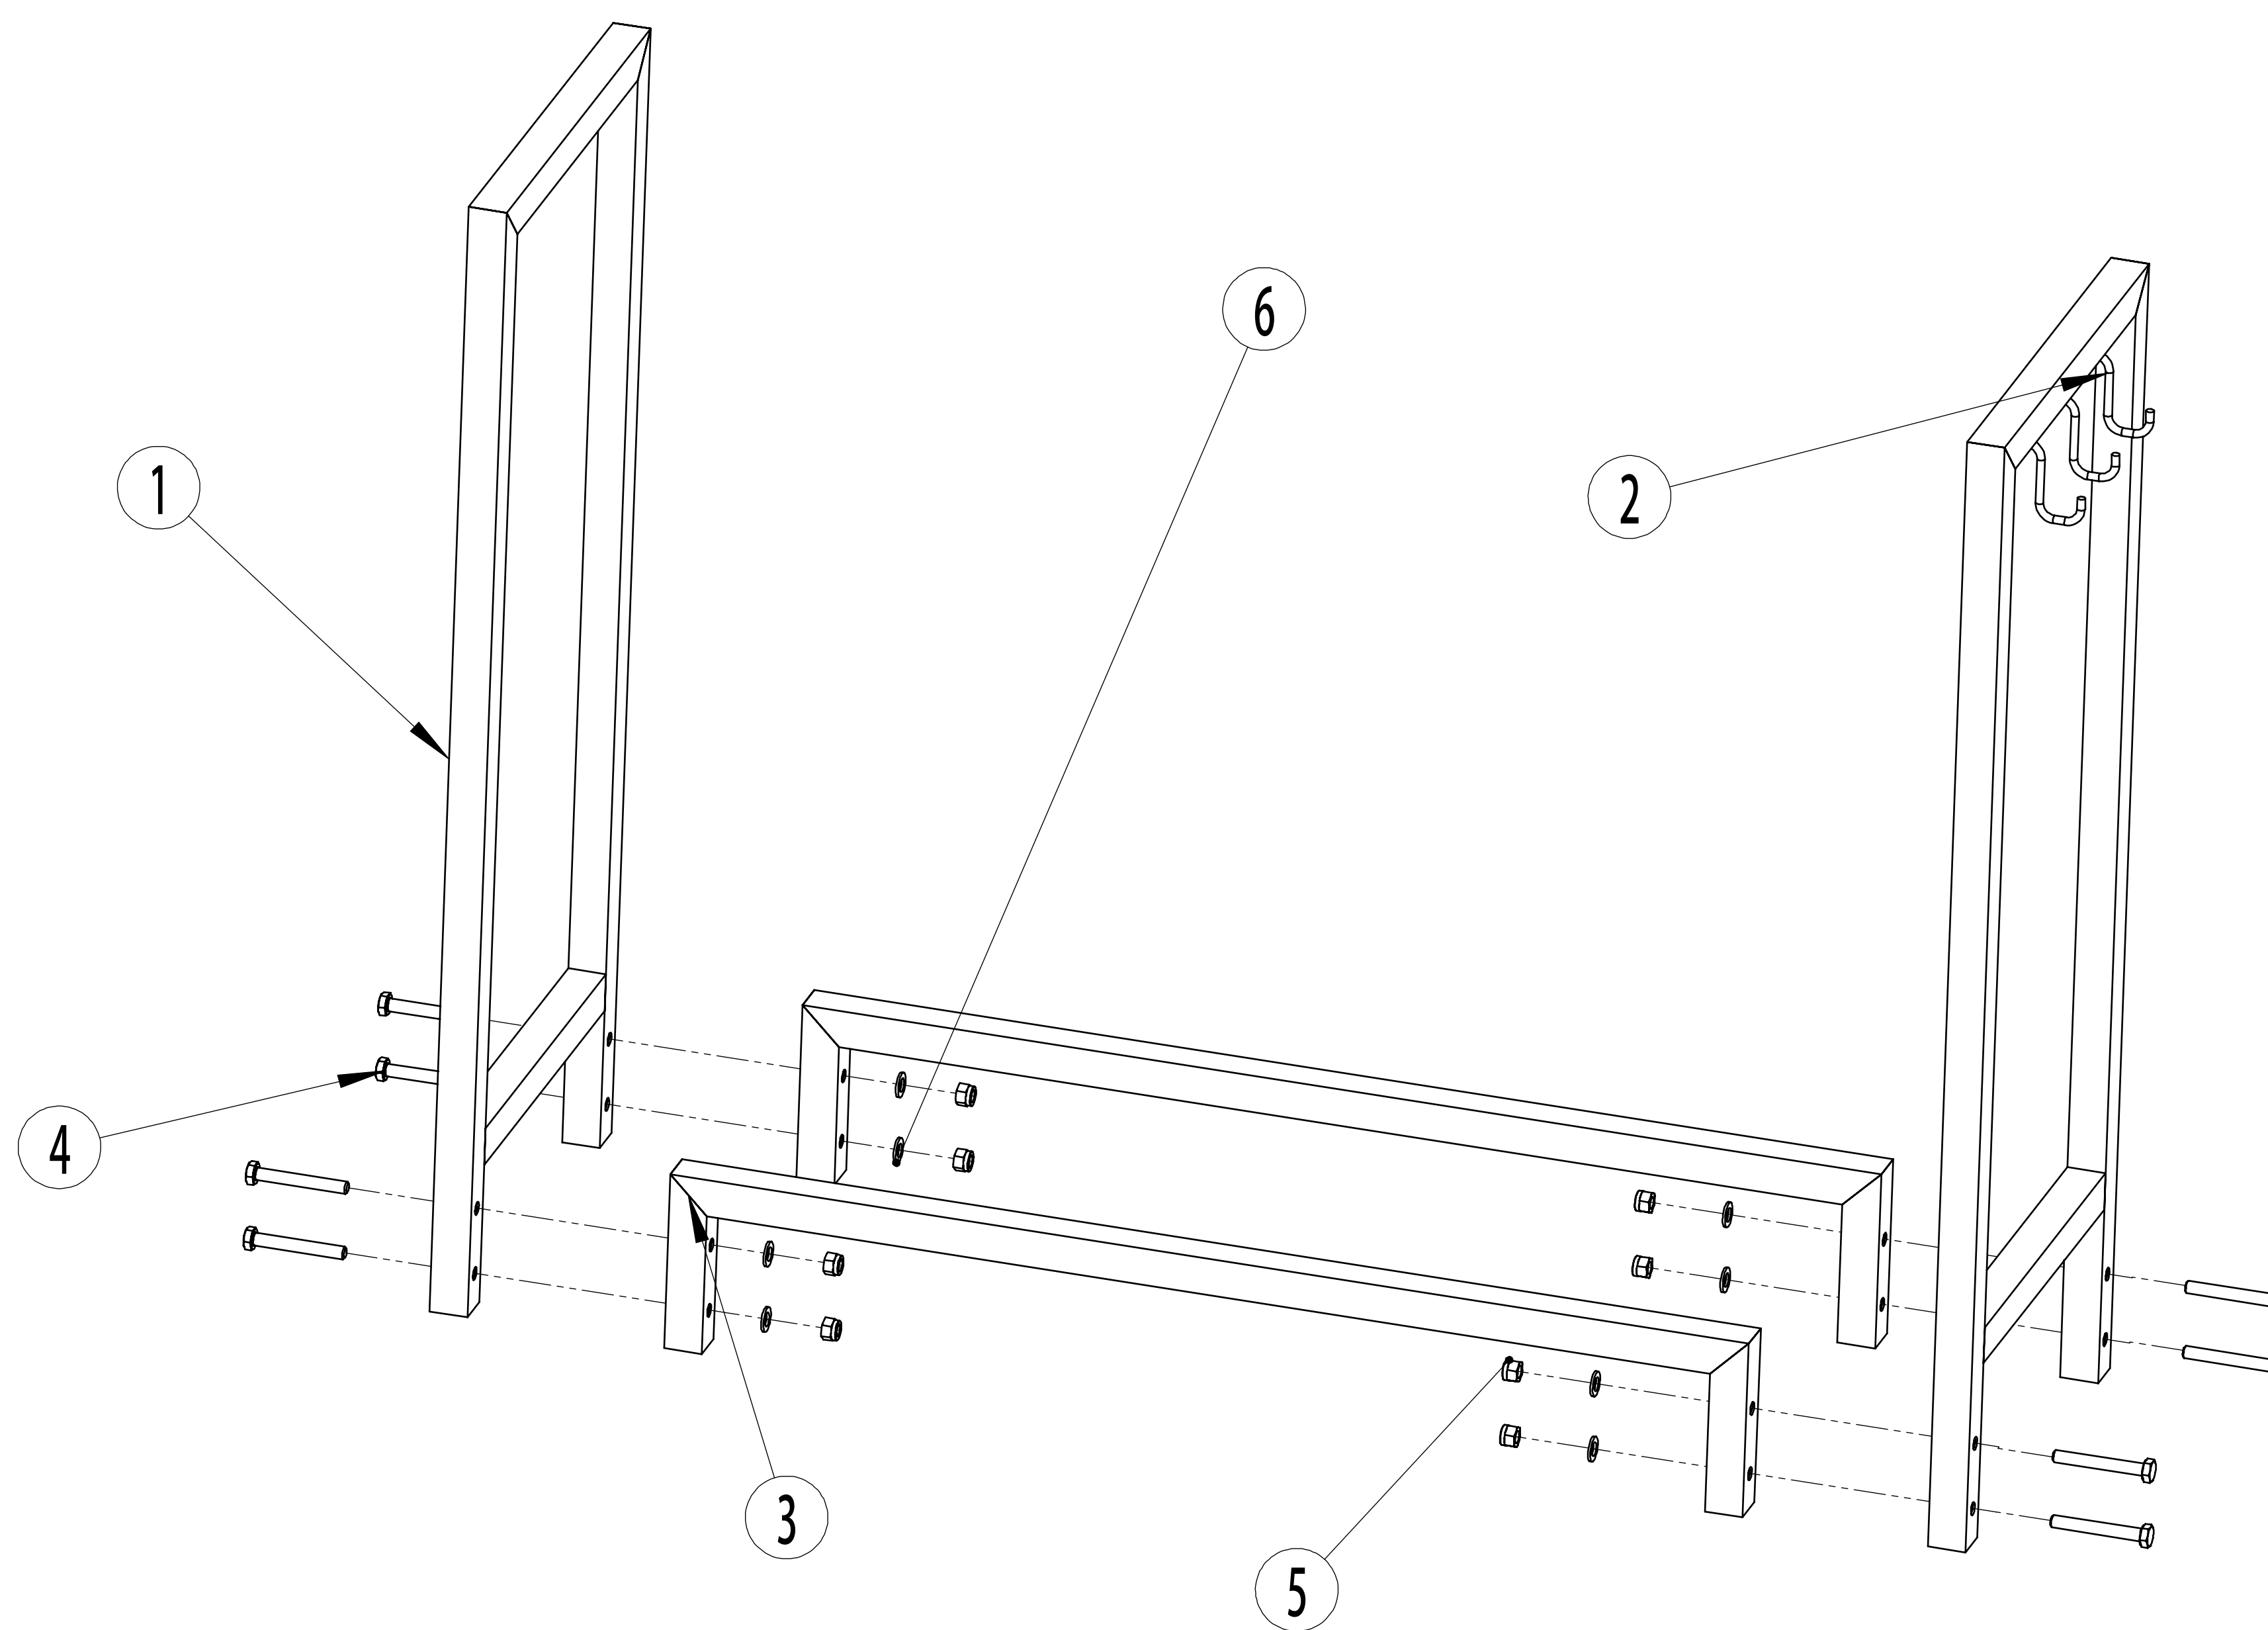

30" Black Steel Firewood Log Rack #QXWR30 Instruction

Item	Parts Drawing	Qty
1		1
2		1
3		2
4		8
5		8
6		8